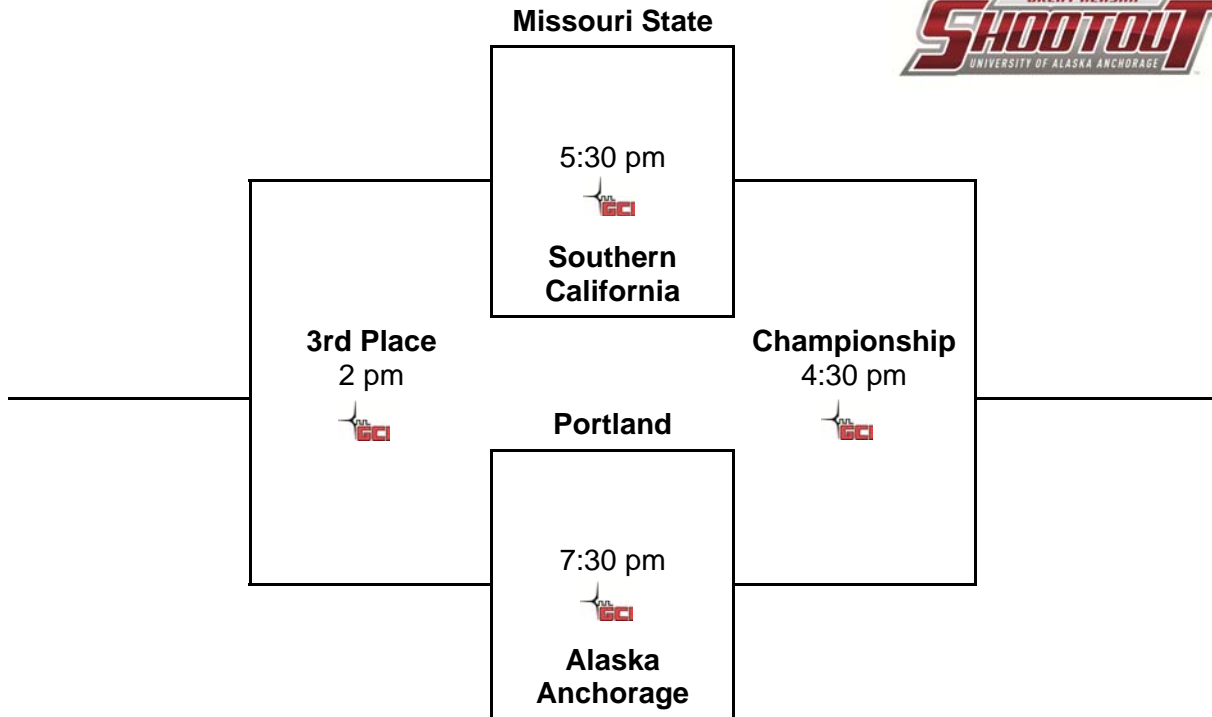

# Women's Bracket

**2016 GCI Great Alaska Shootout**  
**Nov. 22-23 - Alaska Airlines Center - Anchorage, Alaska**  
 Hosted by the University of Alaska Anchorage

NOVEMBER  
23  
WEDNESDAY

NOVEMBER  
22  
TUESDAY

NOVEMBER  
23  
WEDNESDAY

### Time Zone Comparison Chart

Alaska	Pacific	Mountain	Central	Eastern
1:00 p.m.	2:00 p.m.	3:00 p.m.	4:00 p.m.	5:00 p.m.